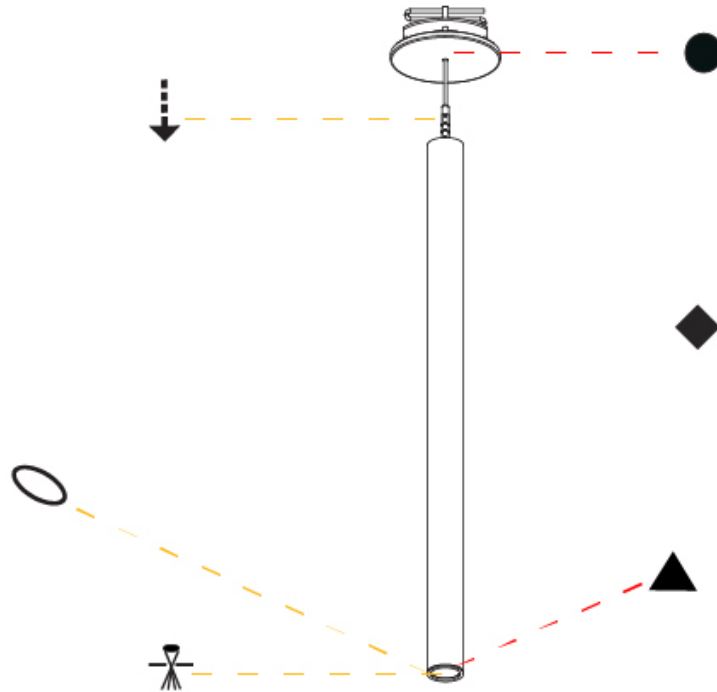

#### PHYSICAL

Shape: Cylinder  
 Diameter (mm): 28  
 Diameter (in): 1 1/8  
 Height (mm): 450  
 Height (in): 17 11/16  
 Max. Overall Height (mm): 2450  
 Max. Overall Height (in): 96 7/16  
 Min. Recessing Depth (mm): 75  
 Min. Recessing Depth (in): 2 15/16  
 Light Distribution: Downlight  
 Weight (kg): 0.504  
 Weight (lbs): 1.11  
 Diffuser: Shine Ring - Opal / Yellow / Orange / Red / Blue / Green  
 Fixture Finish: SSR / BKV / CWI / CRY / HAB / UFT / ITA / RUA / FTG / MYG / LOD / PUS / FRO / FUP / KIA / POP / BLS / SPG / MEY / GOH / GUM / CHC / COM / ABZ / JAG / OBR / MOS / ROR  
 Fixture Material: Aluminum  
 Cable Details: 2000mm or 4000mm Black Cable  
 Cut-out Measurements: 68mm / 2 11/16"

#### OPTICAL

Optic°: 24 / 32 / 58

## HANGOVER PLUG SHINE MONOPOINT RECESSED CANOPY SUSPENSION

A30844-

PROJECT

TYPE

SPECIFIER

QUANTITY

DATE

A